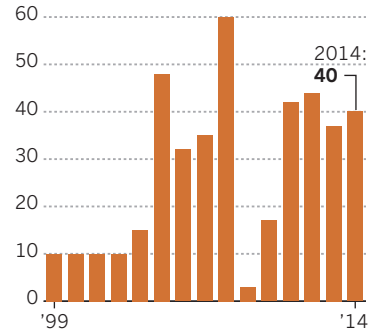

3C is 12 pt. Belizio bold

Intro text is 8pt./9.5pt. lead. Intro text will follow the headline. Be direct and to the point. Intro text is 8pt./9.5pt. lead. Intro text will follow the headline. Be direct and to the point.

NASDAQ Composite Index 1999-2014 (monthly closes)

Tech IPO

Venture Capital funding (in millions)

Sources: PricewaterhouseCoopers/National Venture Capital Association MoneyTree Report, Data: Thomson Reuters, IPO investment firm Renaissance Capital

Graphics reporting by **SCOTT J. WILSON, CHRIS O'BRIEN**

Los Angeles Times

File name: la-

Headline:

Section: A

Run date: 05-01-14

Artist: Lorena Iniguez Elebee X70722

Size: 24p6 x 32p

P2P slug:

© Los Angeles Times

Los Angeles Times