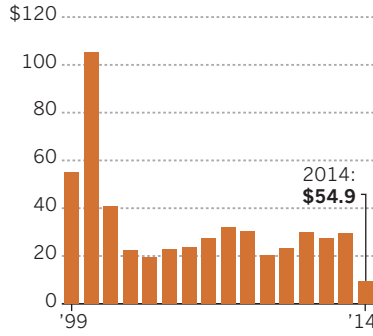

Venture Capital funding (in millions)

Sources: PricewaterhouseCoopers/National Venture Capital Association MoneyTree Report, Data: Thomson Reuters, IPO investment firm Renaissance Capital

Graphics reporting by **SCOTT J. WILSON, CHRIS O'BRIEN**

Los Angeles Times

File name: la-

Headline:

Section: A

Run date: 05-01-14

Artist: Lorena Iniguez Elebee X70722

Size: 24p6 x 32p

P2P slug:

© Los Angeles Times

Los Angeles Times